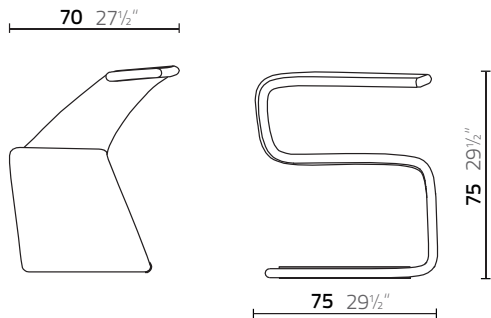

Sissi

A multitasking chair, designed with a single layout that can be rearranged for different situations. The upper support works as a backrest, an armrest or a working surface, depending on how you sit on it.

Design by

Michele Franzina and
Venezia Homedesign Team

Technical data

Stress-resistant polyurethane foam on a metal frame
Fully upholstered with different covers and colours
Dimensions: 65 x 70cm, h: 75cm