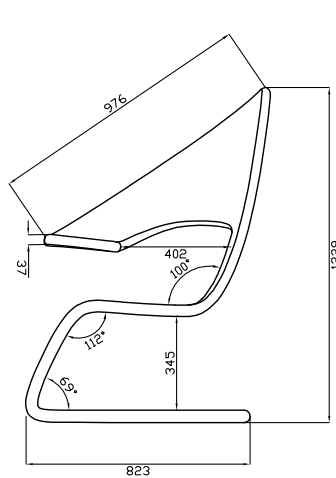

Aleaf

A flexible chaise longue and an armchair at the same time, that can be used for relaxation or as a temporary workstation. Seat, back and armrest are part of the same sinuous and continuous structure. The movable supporting surface provides an easier and more comfortable seating.

Design by

Michele Franzina and Venezia Homedesign Team

Technical data

Stress-resistant polyurethane foam on a metal frame
Tubular metal base
Fully upholstered with different covers and colours
Dimensions: 85 x 90cm, h: 120cm
Weight: 30 kg