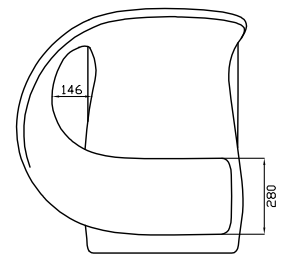

Design by

Michele Franzina and Venezia Homedesign Team

Technical data

Stress-resistant polyurethane foam on a metal frame
Tubular metal base
Fully upholstered with different covers and colours
Dimensions: 85 x 90cm, h: 120cm
Weight: 30 kg