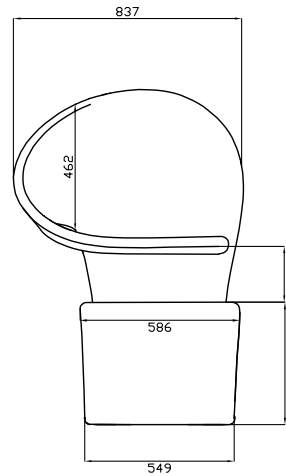

Design by

Michele Franzina and Venezia Homedesign Team

Technical data

Stress-resistant polyurethane foam on a metal frame
Tubular metal base
Fully upholstered with different covers and colours
Dimensions: 85 x 90cm, h: 120cm
Weight: 30 kg