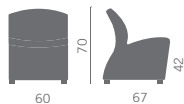

Poltroncina per zone attesa, con scocca unica in acciaio e poliuretano ignifugo, sfoderabile e agganciabile.

Lounge chair for waiting areas with polyurethane and steel single shell, with a removable cover and equipped by a linking device.

Chaufeuse pour salle attente avec structure en acier et polyuréthane injecté à froid non-feu, dehoussable, équipée d'un système d'accrochage.

Polstersessel mit abnehmbarem Stoffbezug ideal für Warteraum, mit Monoschale aus Stahl und feuerhemmendem Polyurethanschaum.

Butaca desenfundable y enganchable para areas de espera con carcasa en acero y poliuretano ignífugo.

Sfoderabile
Removable cover